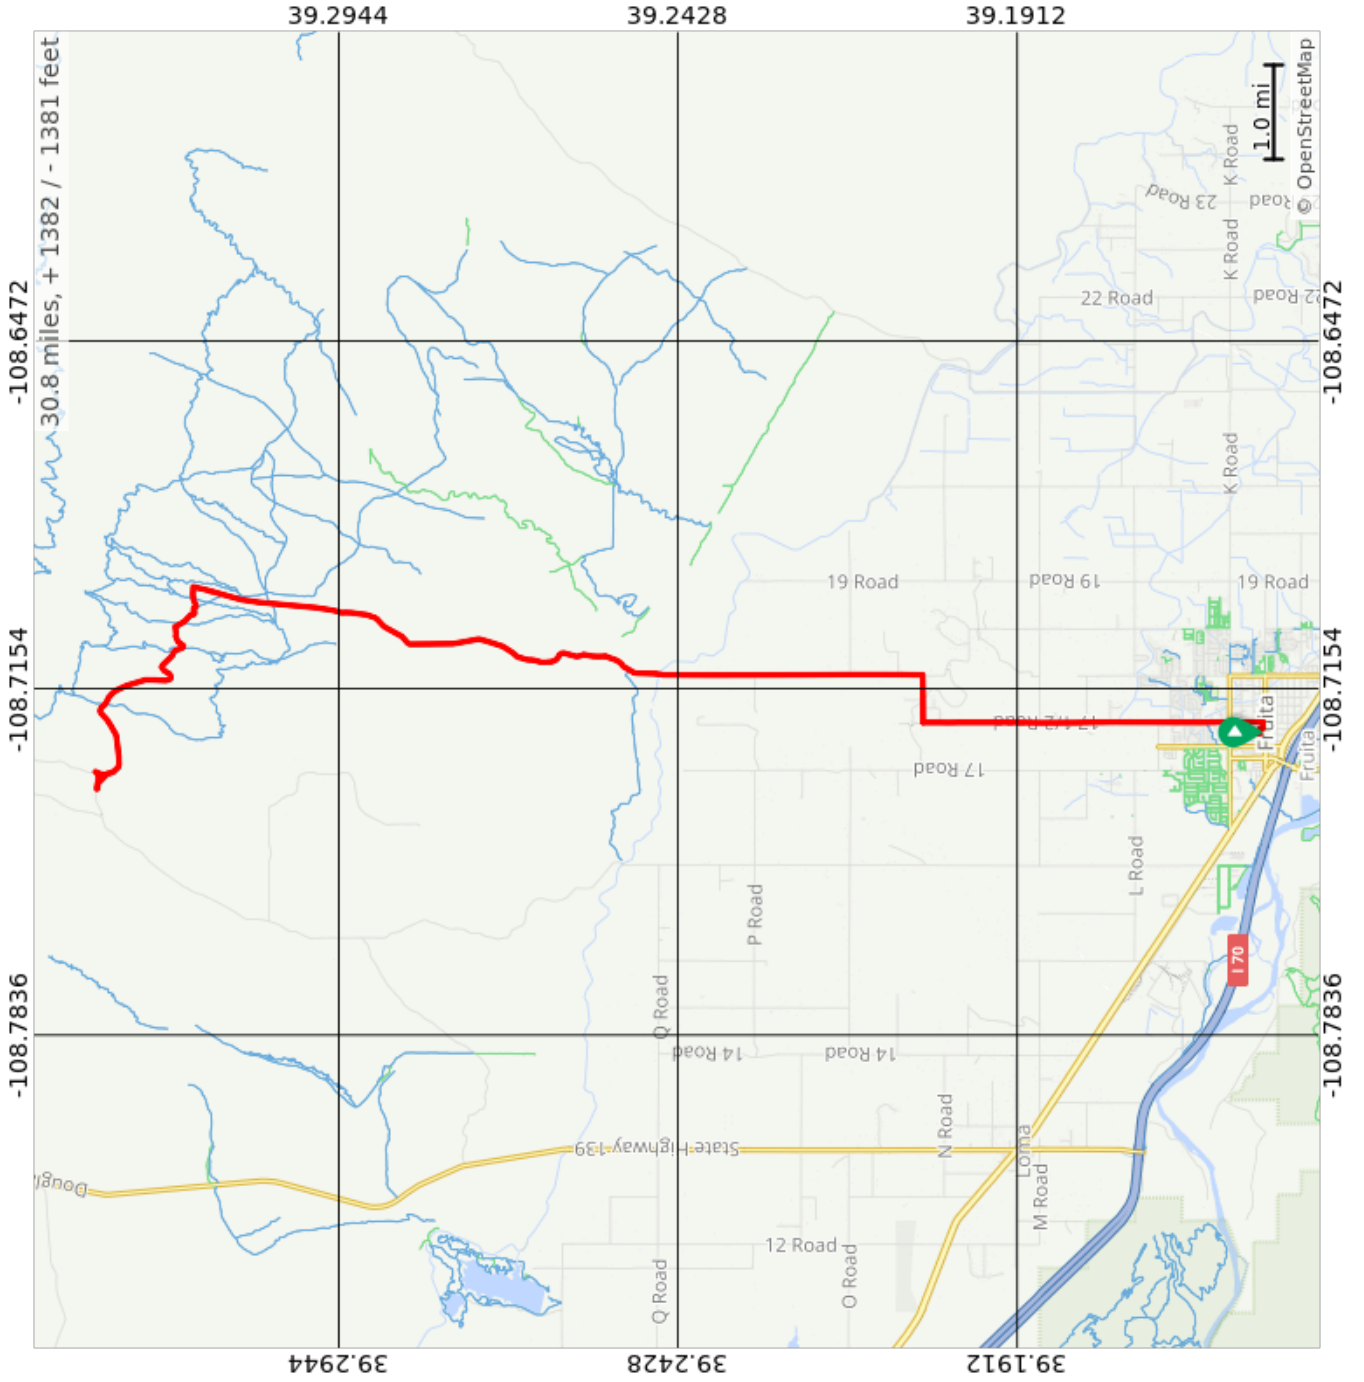

Neutral 7 mile start, finish!

2021 Co2uT 30

30.8 miles, + 1382 / - 1381 feet

Num	Dist	Note
1.	0.0	Start of route
2.	0.3	R onto K Rd/E Ottley Ave
3.	0.4	L onto N Maple St
4.	0.7	Continue onto 17 1/2 Rd

0.7 miles. +5/-8 feet

Num	Dist	Note
5.	3.7	R onto N 3/10 Rd
6.	4.2	L onto 18 Rd
7.	7.0	Official Timing Begins

6.3 miles. +151/-0 feet

Num	Dist	Note
8.	12.1	L
9.	15.4	Sharp L
10.	15.6	Stay R
11.	18.6	R onto 18 Rd

11.6 miles. +489/-489 feet

Num	Dist	Note
12.	23.7	Official Timing Ends!
13.	26.5	R onto N 3/10 Rd
14.	27.0	L onto 17 1/2 Rd

8.5 miles. +0/-150 feet

Num	Dist	Note
15.	30.0	Continue onto N Maple St
16.	30.6	Into ally
17.	30.7	R
18.	30.7	L into finish!
19.	30.8	End of route

3.7 miles. +1 1/4 feet