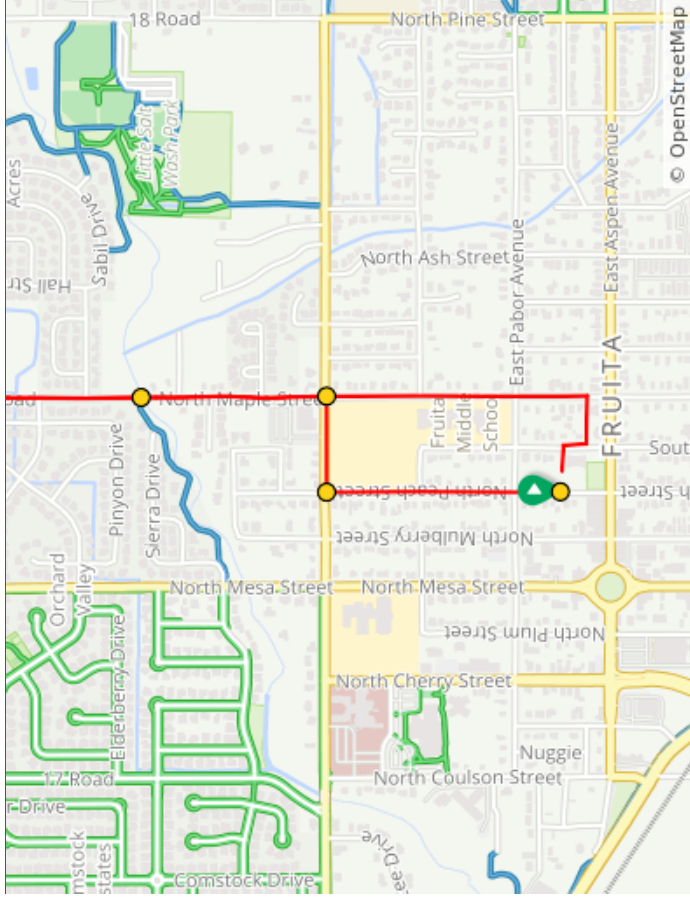

Neutral 7 mile start, finish!

2021 Co2uT 30

30.8 miles, + 1382 / - 1381 feet

Num	Dist	Note
1.	0.0	Start of route
2.	0.3	R onto K Rd/E Ottley Ave
3.	0.4	L onto N Maple St
4.	0.7	Continue onto 17 1/2 Rd

0.7 miles. +5/-8 feet

Num	Dist	Note
5.	3.7	R onto N 3/10 Rd
6.	4.2	L onto 18 Rd
7.	7.0	Official Timing Begins

6.3 miles. +151/-0 feet

Num	Dist	Note
8.	12.1	L
9.	15.4	Sharp L
10.	15.6	Stay R
11.	18.6	R onto 18 Rd

11.6 miles. +489/-489 feet

Num	Dist	Note
12.	23.7	Official Timing Ends!
13.	26.5	R onto N 3/10 Rd
14.	27.0	L onto 17 1/2 Rd

8.5 miles. +0/-150 feet

Num	Dist	Note
15.	30.0	Continue onto N Maple St
16.	30.6	Into ally
17.	30.7	R
18.	30.7	L into finish!
19.	30.8	End of route

3.7 miles. +1 1/4 feet