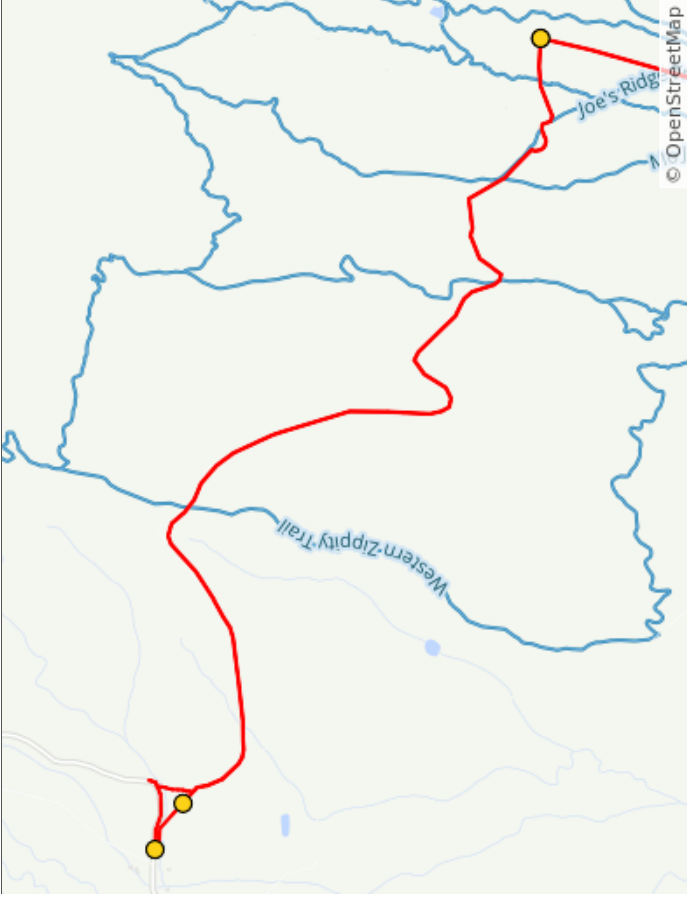

Neutral 7 mile start, finish!

2021 Co2uT 30

30.8 miles, + 1382 / - 1381 feet

Num	Dist	Note
1.	0.0	Start of route
2.	0.3	R onto K Rd/E Ottley Ave
3.	0.4	L onto N Maple St
4.	0.7	Continue onto 17 1/2 Rd

0.7 miles. +5/-8 feet

Num	Dist	Note
5.	3.7	R onto N 3/10 Rd
6.	4.2	L onto 18 Rd
7.	7.0	Official Timing Begins

6.3 miles. +151/-0 feet

Num	Dist	Note
8.	12.1	L
9.	15.4	Sharp L
10.	15.6	Stay R
11.	18.6	R onto 18 Rd

11.6 miles. +489/-489 feet

Num	Dist	Note
12.	23.7	Official Timing Ends!
13.	26.5	R onto N 3/10 Rd
14.	27.0	L onto 17 1/2 Rd

8.5 miles. +0/-150 feet

Num	Dist	Note
15.	30.0	Continue onto N Maple St
16.	30.6	Into ally
17.	30.7	R
18.	30.7	L into finish!
19.	30.8	End of route

3.7 miles. +1 1/4 feet