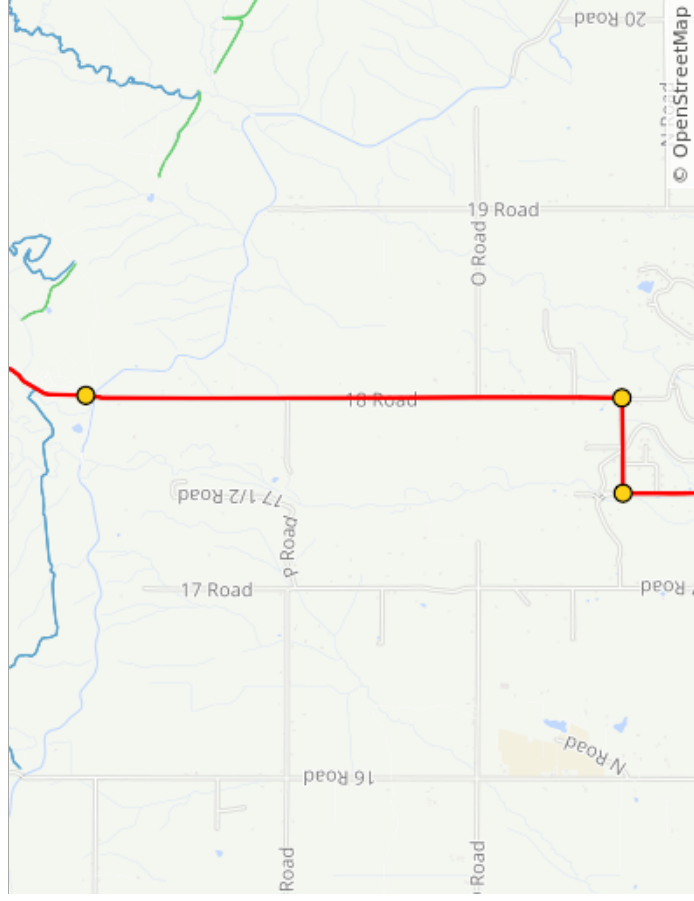

Neutral 7 mile start, finish!

2021 Co2uT 30

30.8 miles, + 1382 / - 1381 feet

Num	Dist	Note
1.	0.0	Start of route
2.	0.3	R onto K Rd/E Ottley Ave
3.	0.4	L onto N Maple St
4.	0.7	Continue onto 17 1/2 Rd

0.7 miles. +5/-8 feet

Num	Dist	Note
5.	3.7	R onto N 3/10 Rd
6.	4.2	L onto 18 Rd
7.	7.0	Official Timing Begins

6.3 miles. +151/-0 feet

Num	Dist	Note
8.	12.1	L
9.	15.4	Sharp L
10.	15.6	Stay R
11.	18.6	R onto 18 Rd

11.6 miles. +489/-489 feet

Num	Dist	Note
12.	23.7	Official Timing Ends!
13.	26.5	R onto N 3/10 Rd
14.	27.0	L onto 17 1/2 Rd

8.5 miles. +0/-150 feet

Num	Dist	Note
15.	30.0	Continue onto N Maple St
16.	30.6	Into ally
17.	30.7	R
18.	30.7	L into finish!
19.	30.8	End of route

3.7 miles. +1 1/4 feet