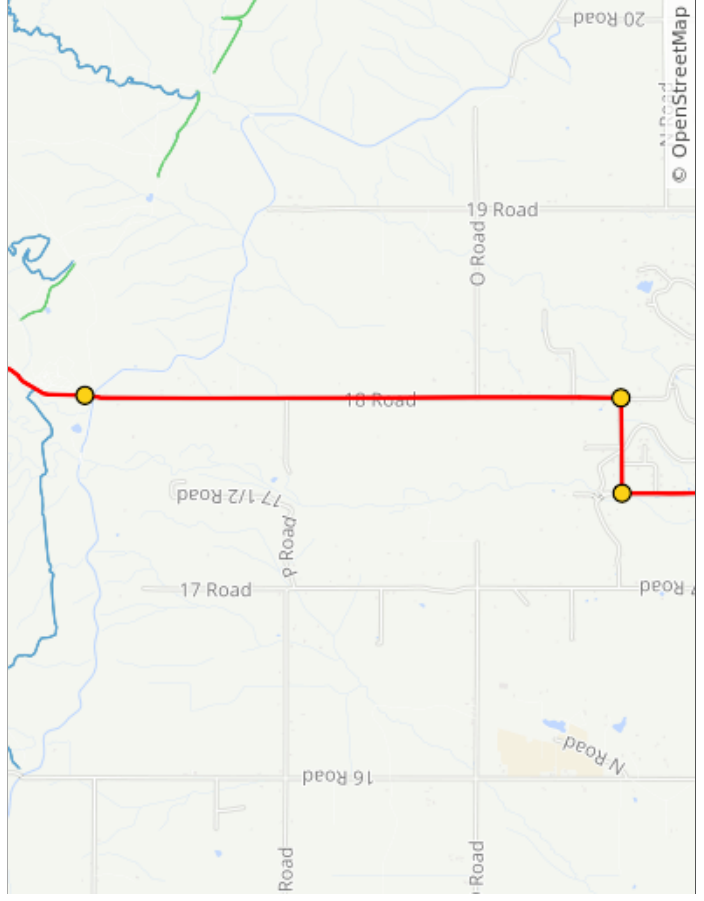

Neutral 7 mile start, finish!

2021 Co2uT 30

30.8 miles, + 1382 / - 1381 feet

Num	Dist	Note
1.	0.0	Start of route
2.	0.3	R onto K Rd/E Ottley Ave
3.	0.4	L onto N Maple St
4.	0.7	Continue onto 17 1/2 Rd

0.7 miles. +5/-8 feet

Num	Dist	Note
5.	3.7	R onto N 3/10 Rd
6.	4.2	L onto 18 Rd
7.	7.0	Official Timing Begins

6.3 miles. +151/-0 feet

Num	Dist	Note
8.	12.1	L
9.	15.4	Sharp L
10.	15.6	Stay R
11.	18.6	R onto 18 Rd

11.6 miles. +489/-489 feet

Num	Dist	Note
12.	23.7	Official Timing Ends!
13.	26.5	R onto N 3/10 Rd
14.	27.0	L onto 17 1/2 Rd

8.5 miles. +0/-150 feet

Num	Dist	Note
15.	30.0	Continue onto N Maple St
16.	30.6	Into ally
17.	30.7	R
18.	30.7	L into finish!
19.	30.8	End of route

3.7 miles. +1 1/4 feet